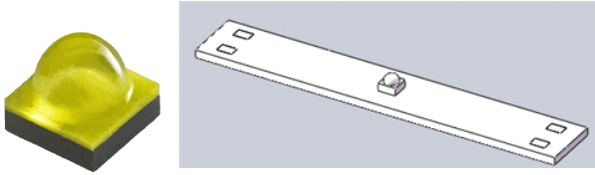

Light Fitting Specifiaction

Kontak

Light source: Cree XB-D Series

3000K : 180 lm

5000K: 200 lm

2: Drawing

Article NO.	WL-01 K
Power:	3W
Size:	100*100*100mm
Material:	Aluminum
Light source:	3W led
LED Chips:	Cree XB-D Series
Color temperature:	3000K/4000K/5000K
Surface treatment:	Aluminum Brush / White/Black
Electronical applicances:	Incl good LED Driver
Input voltage:	AC100~240V
Current:	350 ma
Location:	On the wall
IP	indoor
Cu tout size :	N/A
Origin:	China
Supplier :	Hunan Kontak Technology Co,Ltd
Remark:	N/A

3. Lighting effect